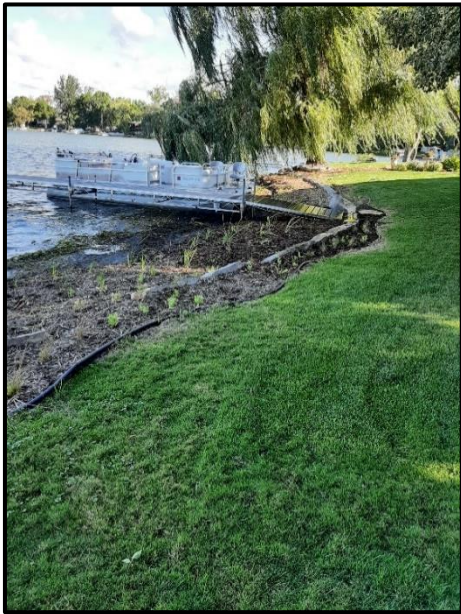

LAWNS TO LEGUMES DEMONSTRATION NEIGHBORHOOD

POLLINATOR SHORELINE BUFFERS

Six shoreline native buffers were installed around Green Lake as part of the Chisago SWCD's Lawns to Legumes Demonstration Neighborhood program and the LID Landowner Cost-Share program. These shoreline buffers provide critical pockets of pollinator habitat while keeping shorelines stable and filtering runoff before it enters the lake. Landowners are responsible for the maintenance of these projects to ensure their continued success.

Partners:

BWSR
Chisago Lakes Lake
Improvement District (LID)
Chisago Soil & Water
Conservation District (SWCD)

Total Plants Installed:

2,485

**Length of Shoreline
Protected:** 450ft

Targeted Water:

Green Lake

Completion Date:

10/15/2020

May I Visit?

Yes – All buffers have
pollinator signs and can be
viewed from the water.