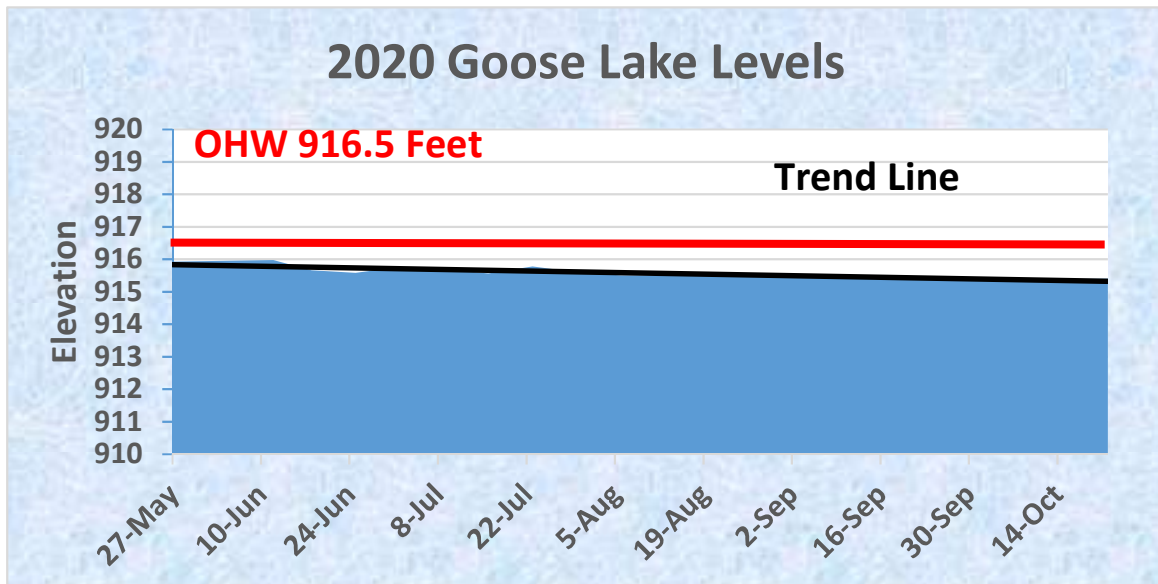

2020 Chisago County Northern Lakes Lake Level Monitoring Graphs

2020 Fish Lake Level Reading Graphs June 18 - October 22, 2020

2020 Goose Lake Level Reading Graphs May 27 - October 22, 2020

2020 Rush Lake Level Reading Graphs
June 18 - October 12, 2020