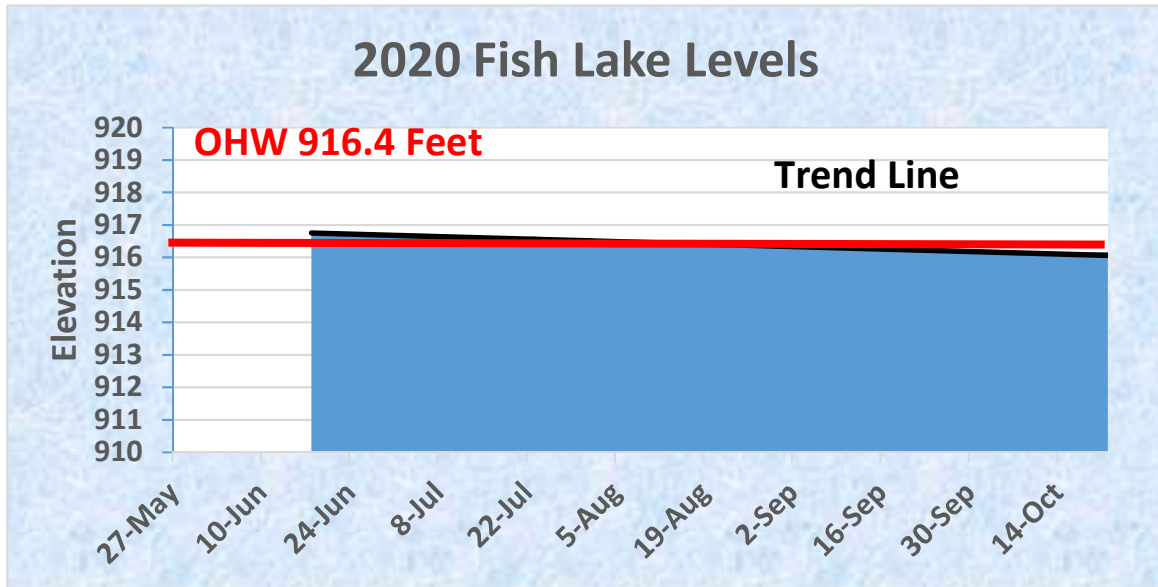

2020 Chisago County Northern Lakes Lake Level Monitoring Graphs

2020 Fish Lake Level Reading Graphs June 18 - October 22, 2020

2020 Goose Lake Level Reading Graphs May 27 - October 22, 2020

2020 Rush Lake Level Reading Graphs
June 18 - October 12, 2020