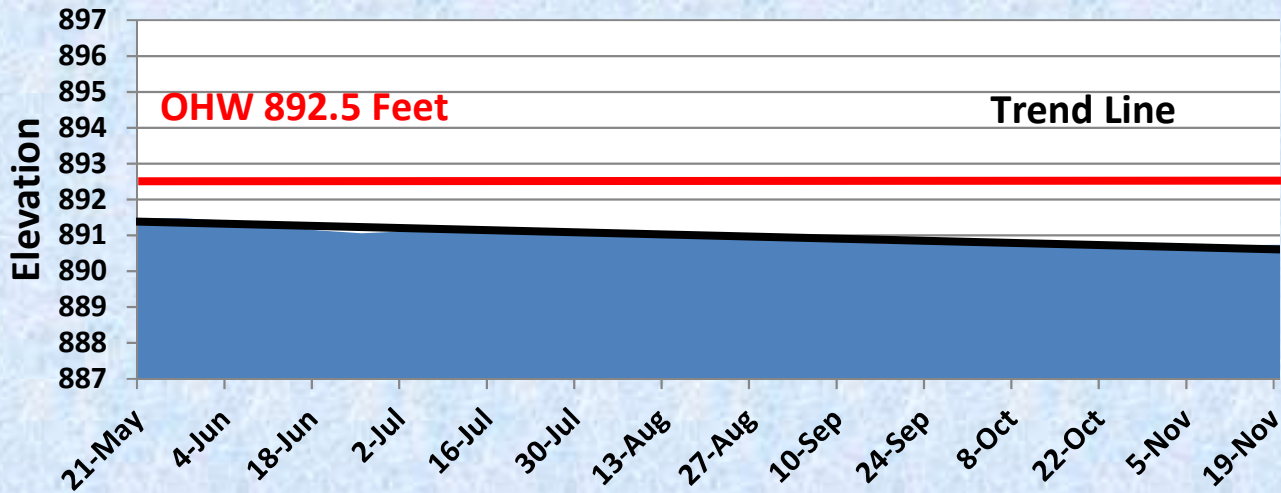

2020 Chisago Lakes Lake Level Monitoring Graphs

May 21 – November 20, 2020

2020 Ivywood Weir Levels

2020 Kroon Lake Levels

2020 Linn Lake Levels

2020 Little Lake Levels

2020 Little Green/Green/Ellen Lake Levels

2020 Lofton Weir Levels

2020 Chisago, North and South Lindstrom Lake Levels

2020 North & South Center Lake Levels

2020 Pioneer Lake Levels

2020 School Lake Levels

2020 Spider Lake Levels

2020 Swamp Lake Levels