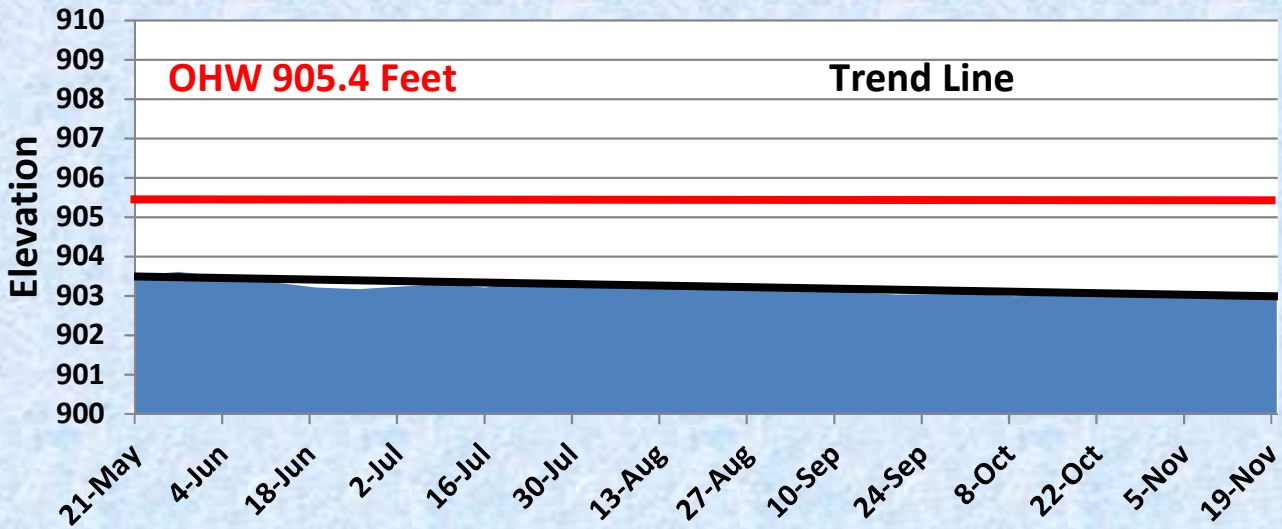

2020 Chisago Lakes Lake Level Monitoring Graphs

May 21 – November 20, 2020

2020 Ivywood Weir Levels

2020 Kroon Lake Levels

2020 Linn Lake Levels

2020 Little Lake Levels

2020 Little Green/Green/Ellen Lake Levels

2020 Lofton Weir Levels

2020 Chisago, North and South Lindstrom Lake Levels

2020 North & South Center Lake Levels

2020 Pioneer Lake Levels

2020 School Lake Levels

2020 Spider Lake Levels

2020 Swamp Lake Levels