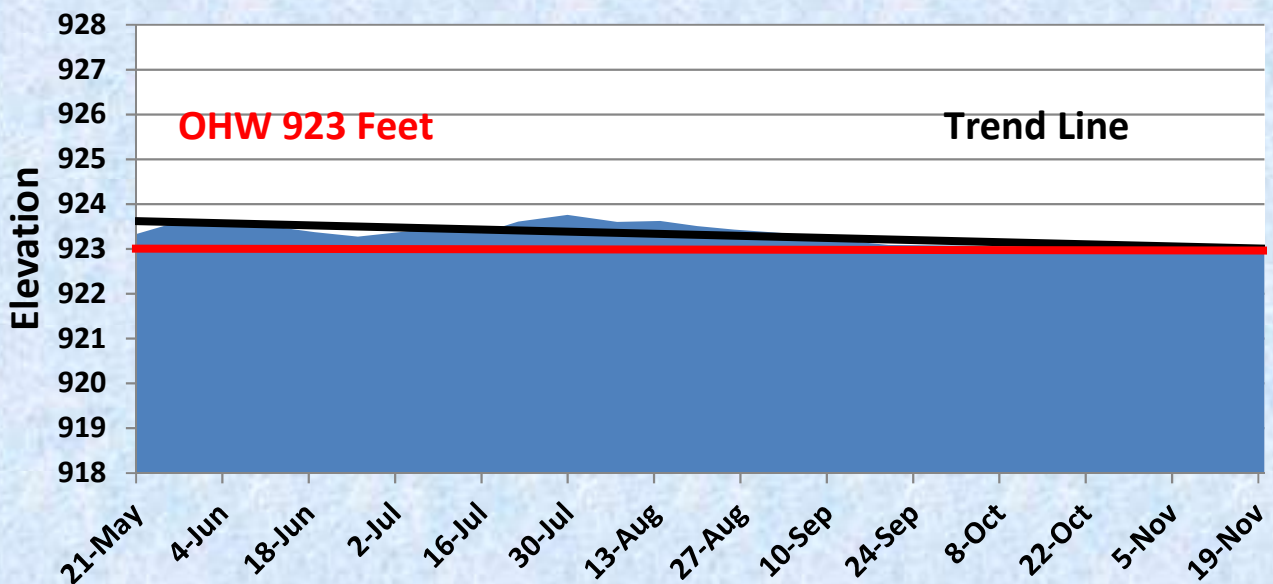

2020 Chisago Lakes Lake Level Monitoring Graphs

May 21 – November 20, 2020

2020 Ivywood Weir Levels

2020 Kroon Lake Levels

2020 Linn Lake Levels

2020 Little Lake Levels

2020 Little Green/Green/Ellen Lake Levels

2020 Lofton Weir Levels

2020 Chisago, North and South Lindstrom Lake Levels

2020 North & South Center Lake Levels

2020 Pioneer Lake Levels

2020 School Lake Levels

2020 Spider Lake Levels

2020 Swamp Lake Levels