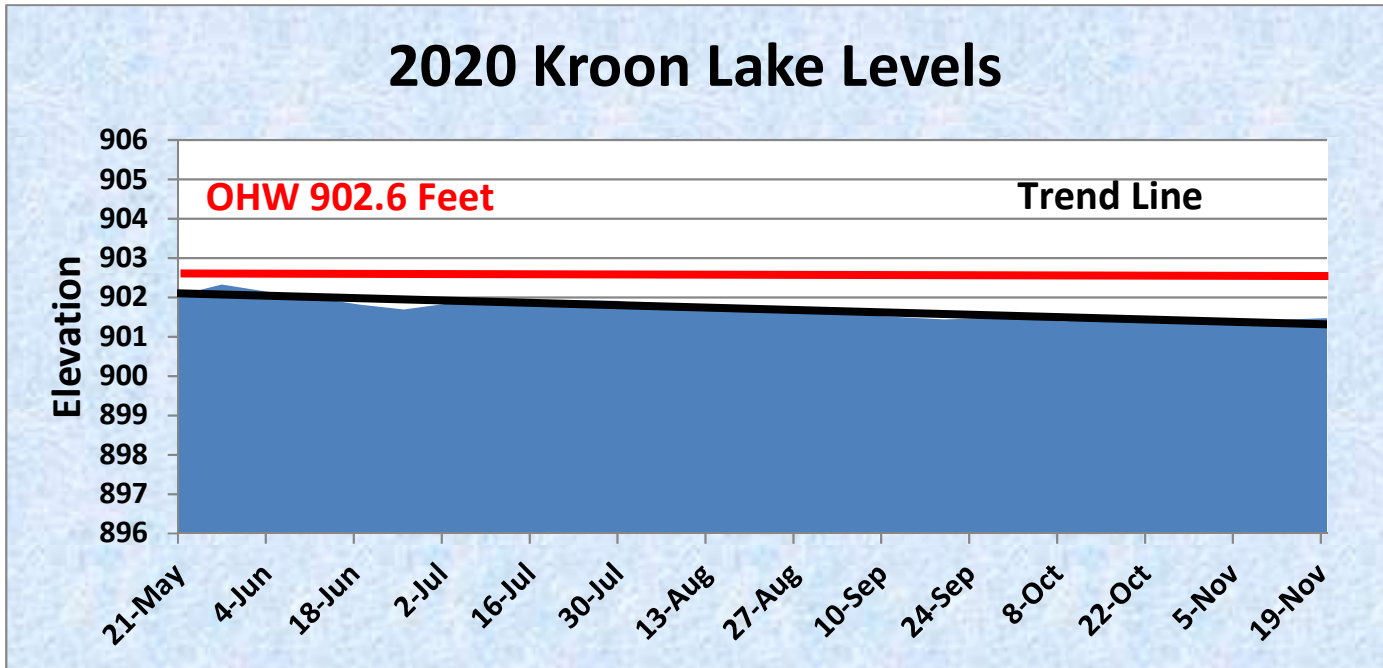

2020 Chisago Lakes Lake Level Monitoring Graphs

May 21 – November 20, 2020

2020 Ivywood Weir Levels

2020 Kroon Lake Levels

2020 Linn Lake Levels

2020 Little Lake Levels

2020 Little Green/Green/Ellen Lake Levels

2020 Lofton Weir Levels

2020 Chisago, North and South Lindstrom Lake Levels

2020 North & South Center Lake Levels

2020 Pioneer Lake Levels

2020 School Lake Levels

2020 Spider Lake Levels

2020 Swamp Lake Levels

2020 Wallmark Lake Levels

2020 County Road 19 Levels