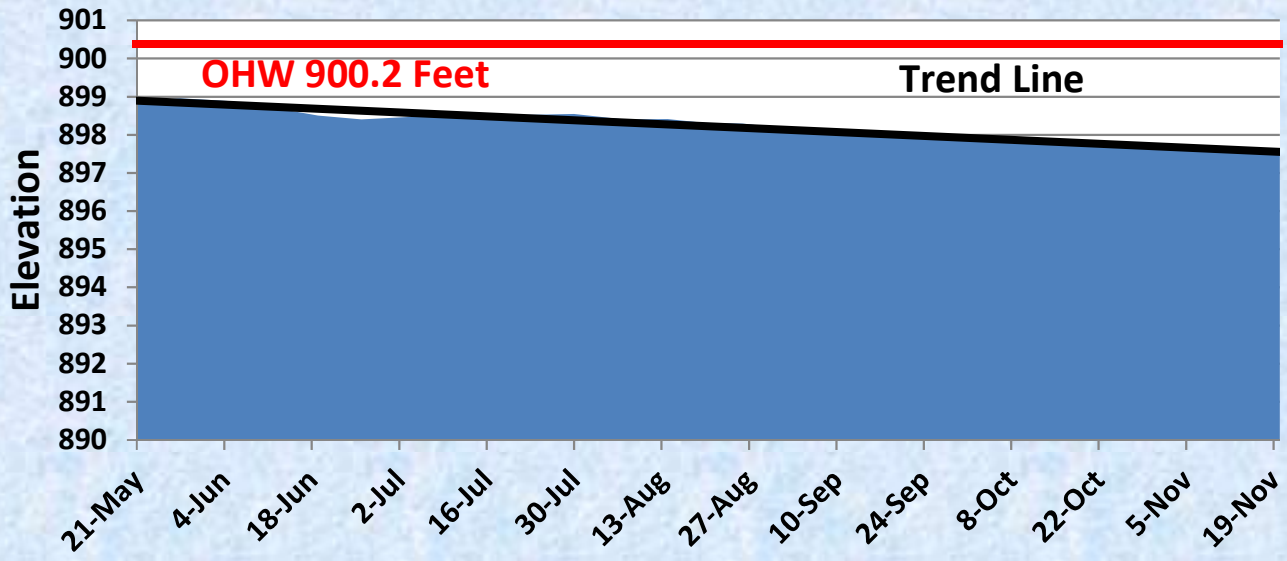

2020 Chisago Lakes Lake Level Monitoring Graphs

May 21 – November 20, 2020

2020 Ivywood Weir Levels

2020 Kroon Lake Levels

2020 Linn Lake Levels

2020 Little Lake Levels

2020 Little Green/Green/Ellen Lake Levels

2020 Lofton Weir Levels

2020 Chisago, North and South Lindstrom Lake Levels

2020 North & South Center Lake Levels

2020 Pioneer Lake Levels

2020 School Lake Levels

2020 Spider Lake Levels

2020 Swamp Lake Levels