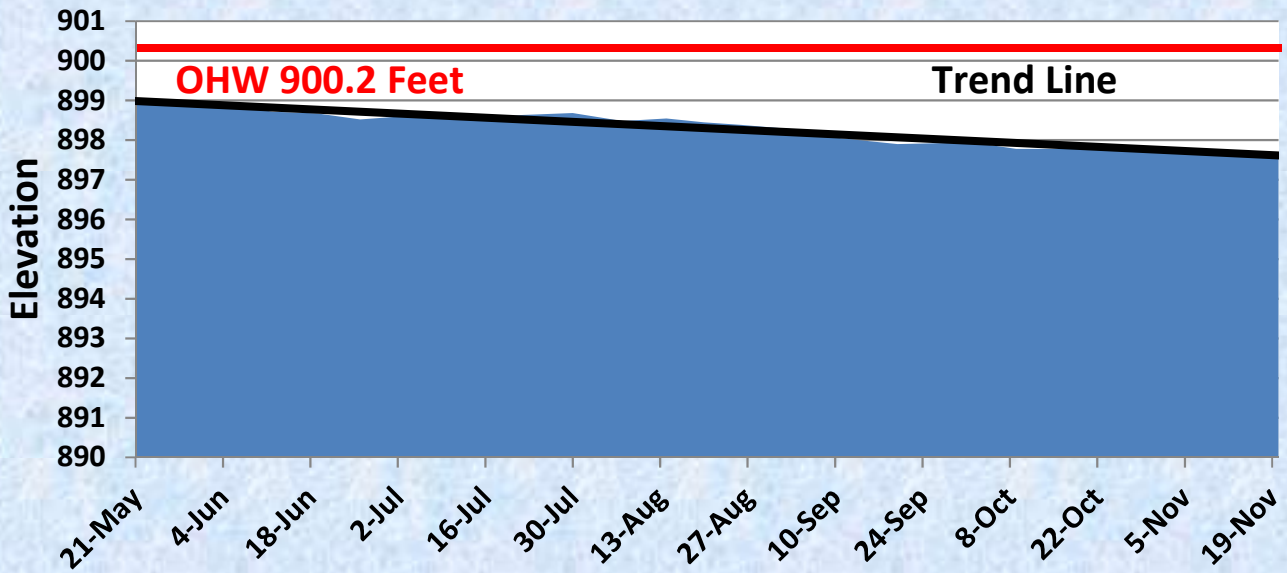

2020 Chisago Lakes Lake Level Monitoring Graphs

May 21 – November 20, 2020

2020 Ivywood Weir Levels

2020 Kroon Lake Levels

2020 Linn Lake Levels

2020 Little Lake Levels

2020 Little Green/Green/Ellen Lake Levels

2020 Lofton Weir Levels

2020 Chisago, North and South Lindstrom Lake Levels

2020 North & South Center Lake Levels

2020 Pioneer Lake Levels

2020 School Lake Levels

2020 Spider Lake Levels

2020 Swamp Lake Levels