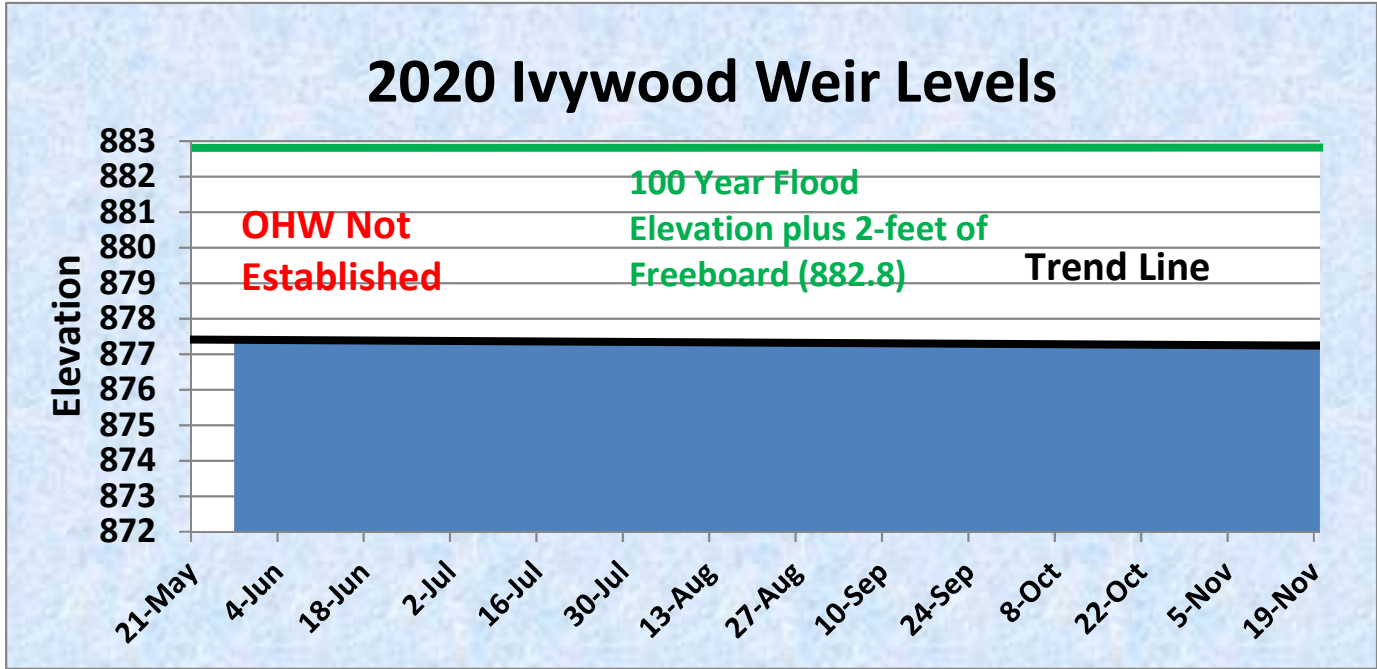

2020 Chisago Lakes Lake Level Monitoring Graphs

May 21 – November 20, 2020

2020 Ivywood Weir Levels

2020 Kroon Lake Levels

2020 Linn Lake Levels

2020 Little Lake Levels

2020 Little Green/Green/Ellen Lake Levels

2020 Lofton Weir Levels

2020 Chisago, North and South Lindstrom Lake Levels

2020 North & South Center Lake Levels

2020 Pioneer Lake Levels

2020 School Lake Levels

2020 Spider Lake Levels

2020 Swamp Lake Levels