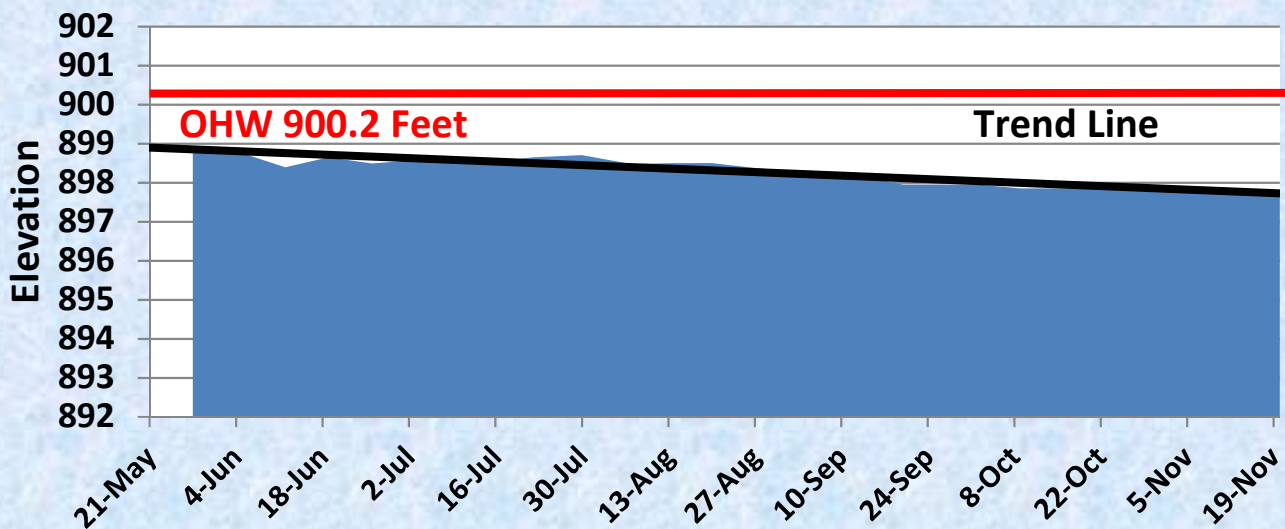

2020 Chisago Lakes Lake Level Monitoring Graphs

May 21 – November 20, 2020

2020 Ivywood Weir Levels

2020 Kroon Lake Levels

2020 Linn Lake Levels

2020 Little Lake Levels

2020 Little Green/Green/Ellen Lake Levels

2020 Lofton Weir Levels

2020 Chisago, North and South Lindstrom Lake Levels

2020 North & South Center Lake Levels

2020 Pioneer Lake Levels

2020 School Lake Levels

2020 Spider Lake Levels

2020 Swamp Lake Levels