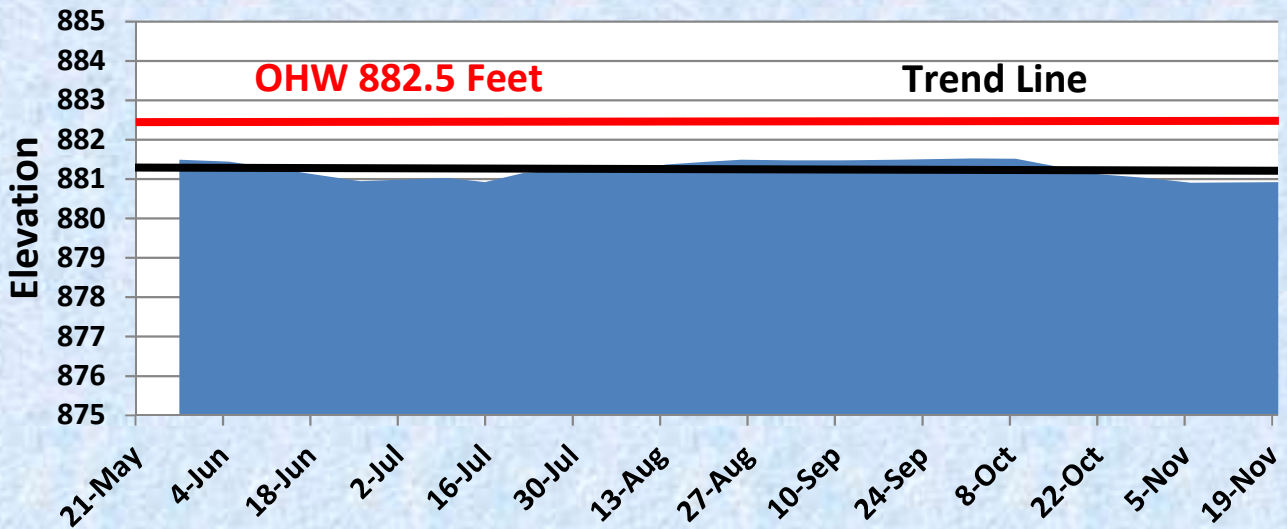

2020 Chisago Lakes Lake Level Monitoring Graphs

May 21 – November 20, 2020

2020 Ivywood Weir Levels

2020 Kroon Lake Levels

2020 Linn Lake Levels

2020 Little Lake Levels

2020 Little Green/Green/Ellen Lake Levels

2020 Lofton Weir Levels

2020 Chisago, North and South Lindstrom Lake Levels

2020 North & South Center Lake Levels

2020 Pioneer Lake Levels

2020 School Lake Levels

2020 Spider Lake Levels

2020 Swamp Lake Levels