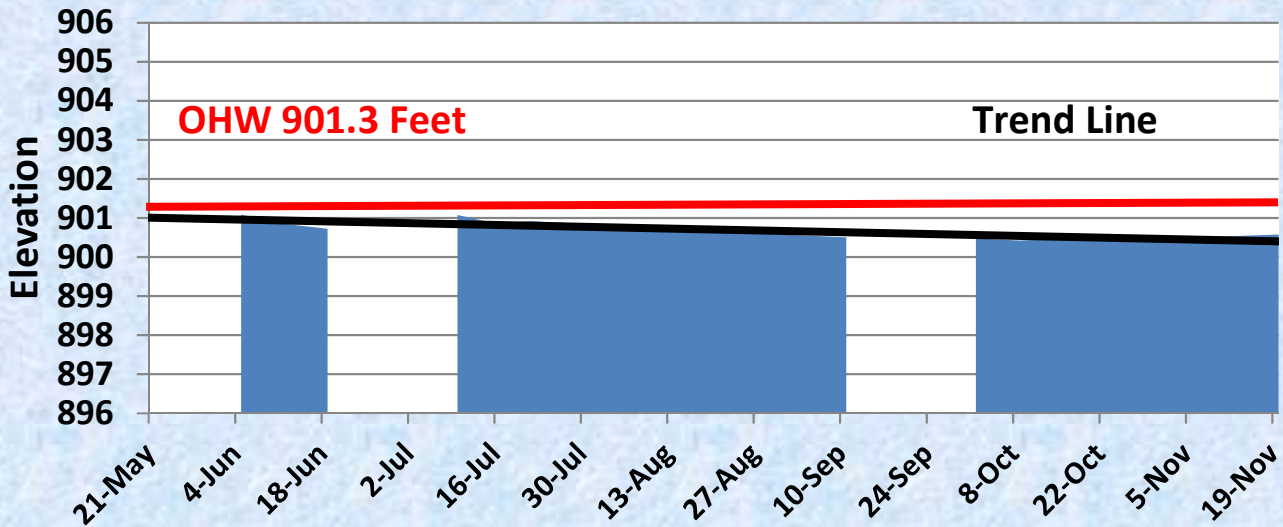

2020 Chisago Lakes Lake Level Monitoring Graphs

May 21 – November 20, 2020

2020 Ivywood Weir Levels

2020 Kroon Lake Levels

2020 Linn Lake Levels

2020 Little Lake Levels

2020 Little Green/Green/Ellen Lake Levels

2020 Lofton Weir Levels

2020 Chisago, North and South Lindstrom Lake Levels

2020 North & South Center Lake Levels

2020 Pioneer Lake Levels

2020 School Lake Levels

2020 Spider Lake Levels

2020 Swamp Lake Levels