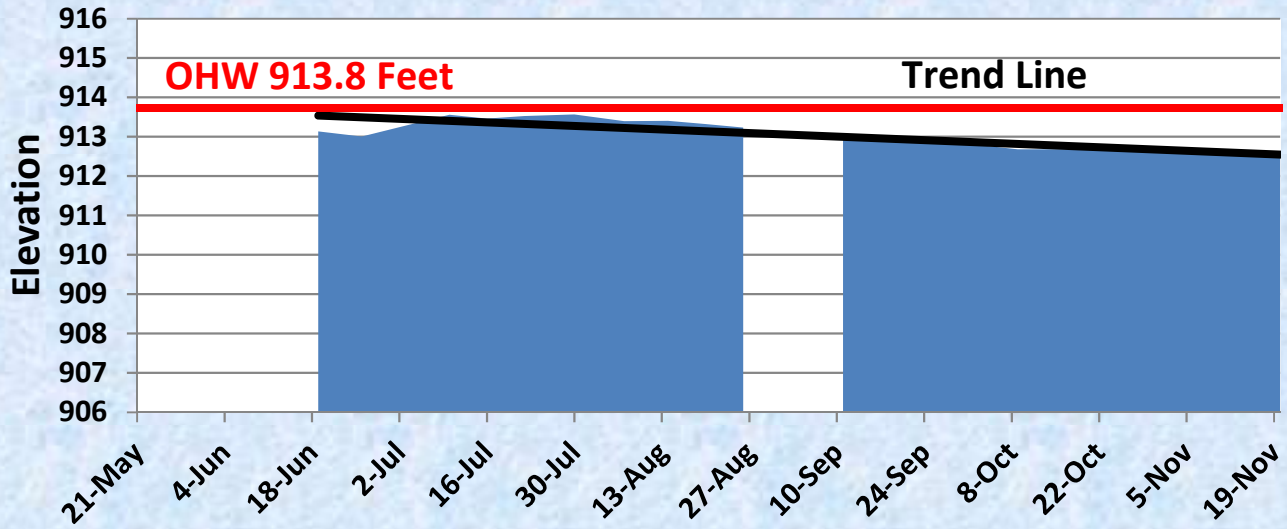

2020 Chisago Lakes Lake Level Monitoring Graphs

May 21 – November 20, 2020

2020 Ivywood Weir Levels

2020 Kroon Lake Levels

2020 Linn Lake Levels

2020 Little Lake Levels

2020 Little Green/Green/Ellen Lake Levels

2020 Lofton Weir Levels

2020 Chisago, North and South Lindstrom Lake Levels

2020 North & South Center Lake Levels

2020 Pioneer Lake Levels

2020 School Lake Levels

2020 Spider Lake Levels

2020 Swamp Lake Levels