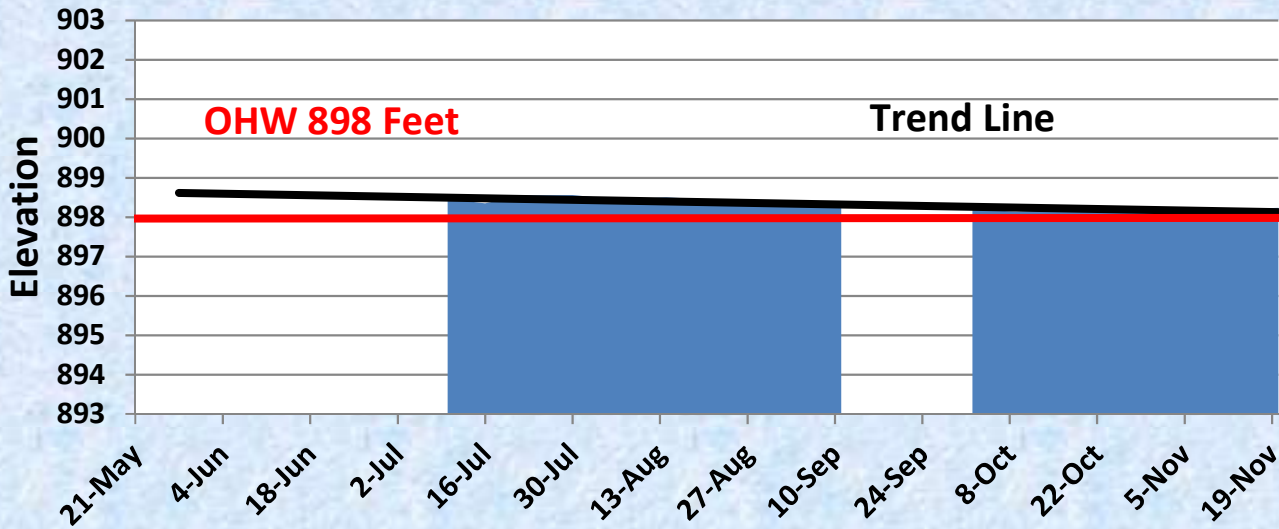

2020 Wallmark Lake Levels