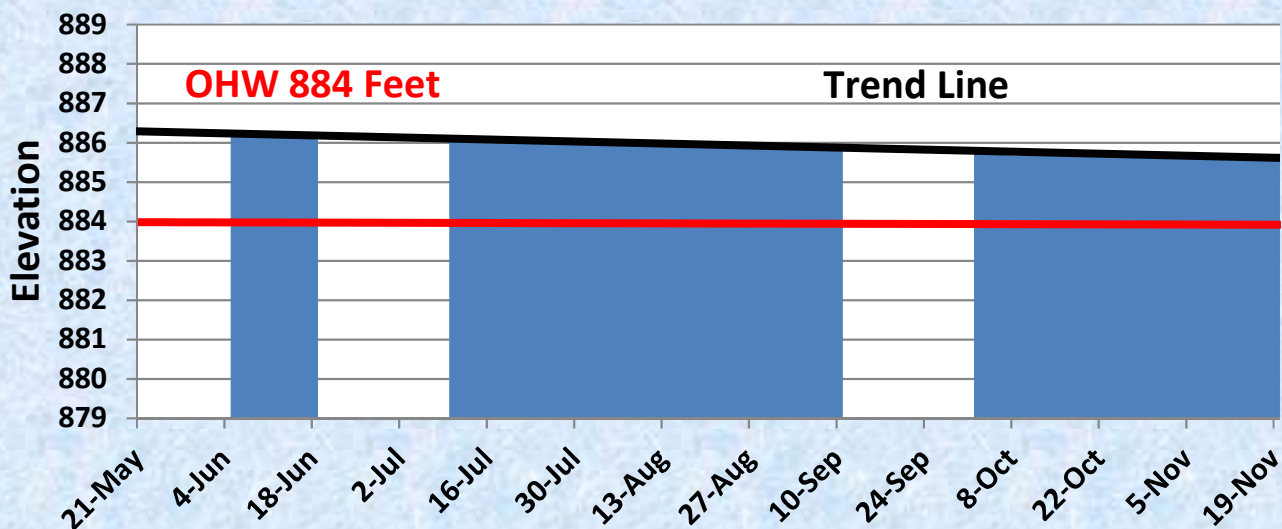

2020 Chisago Lakes Lake Level Monitoring Graphs

May 21 – November 20, 2020

2020 Ivywood Weir Levels

2020 Kroon Lake Levels

2020 Linn Lake Levels

2020 Little Lake Levels

2020 Little Green/Green/Ellen Lake Levels

2020 Lofton Weir Levels

2020 Chisago, North and South Lindstrom Lake Levels

2020 North & South Center Lake Levels

2020 Pioneer Lake Levels

2020 School Lake Levels

2020 Spider Lake Levels

2020 Swamp Lake Levels