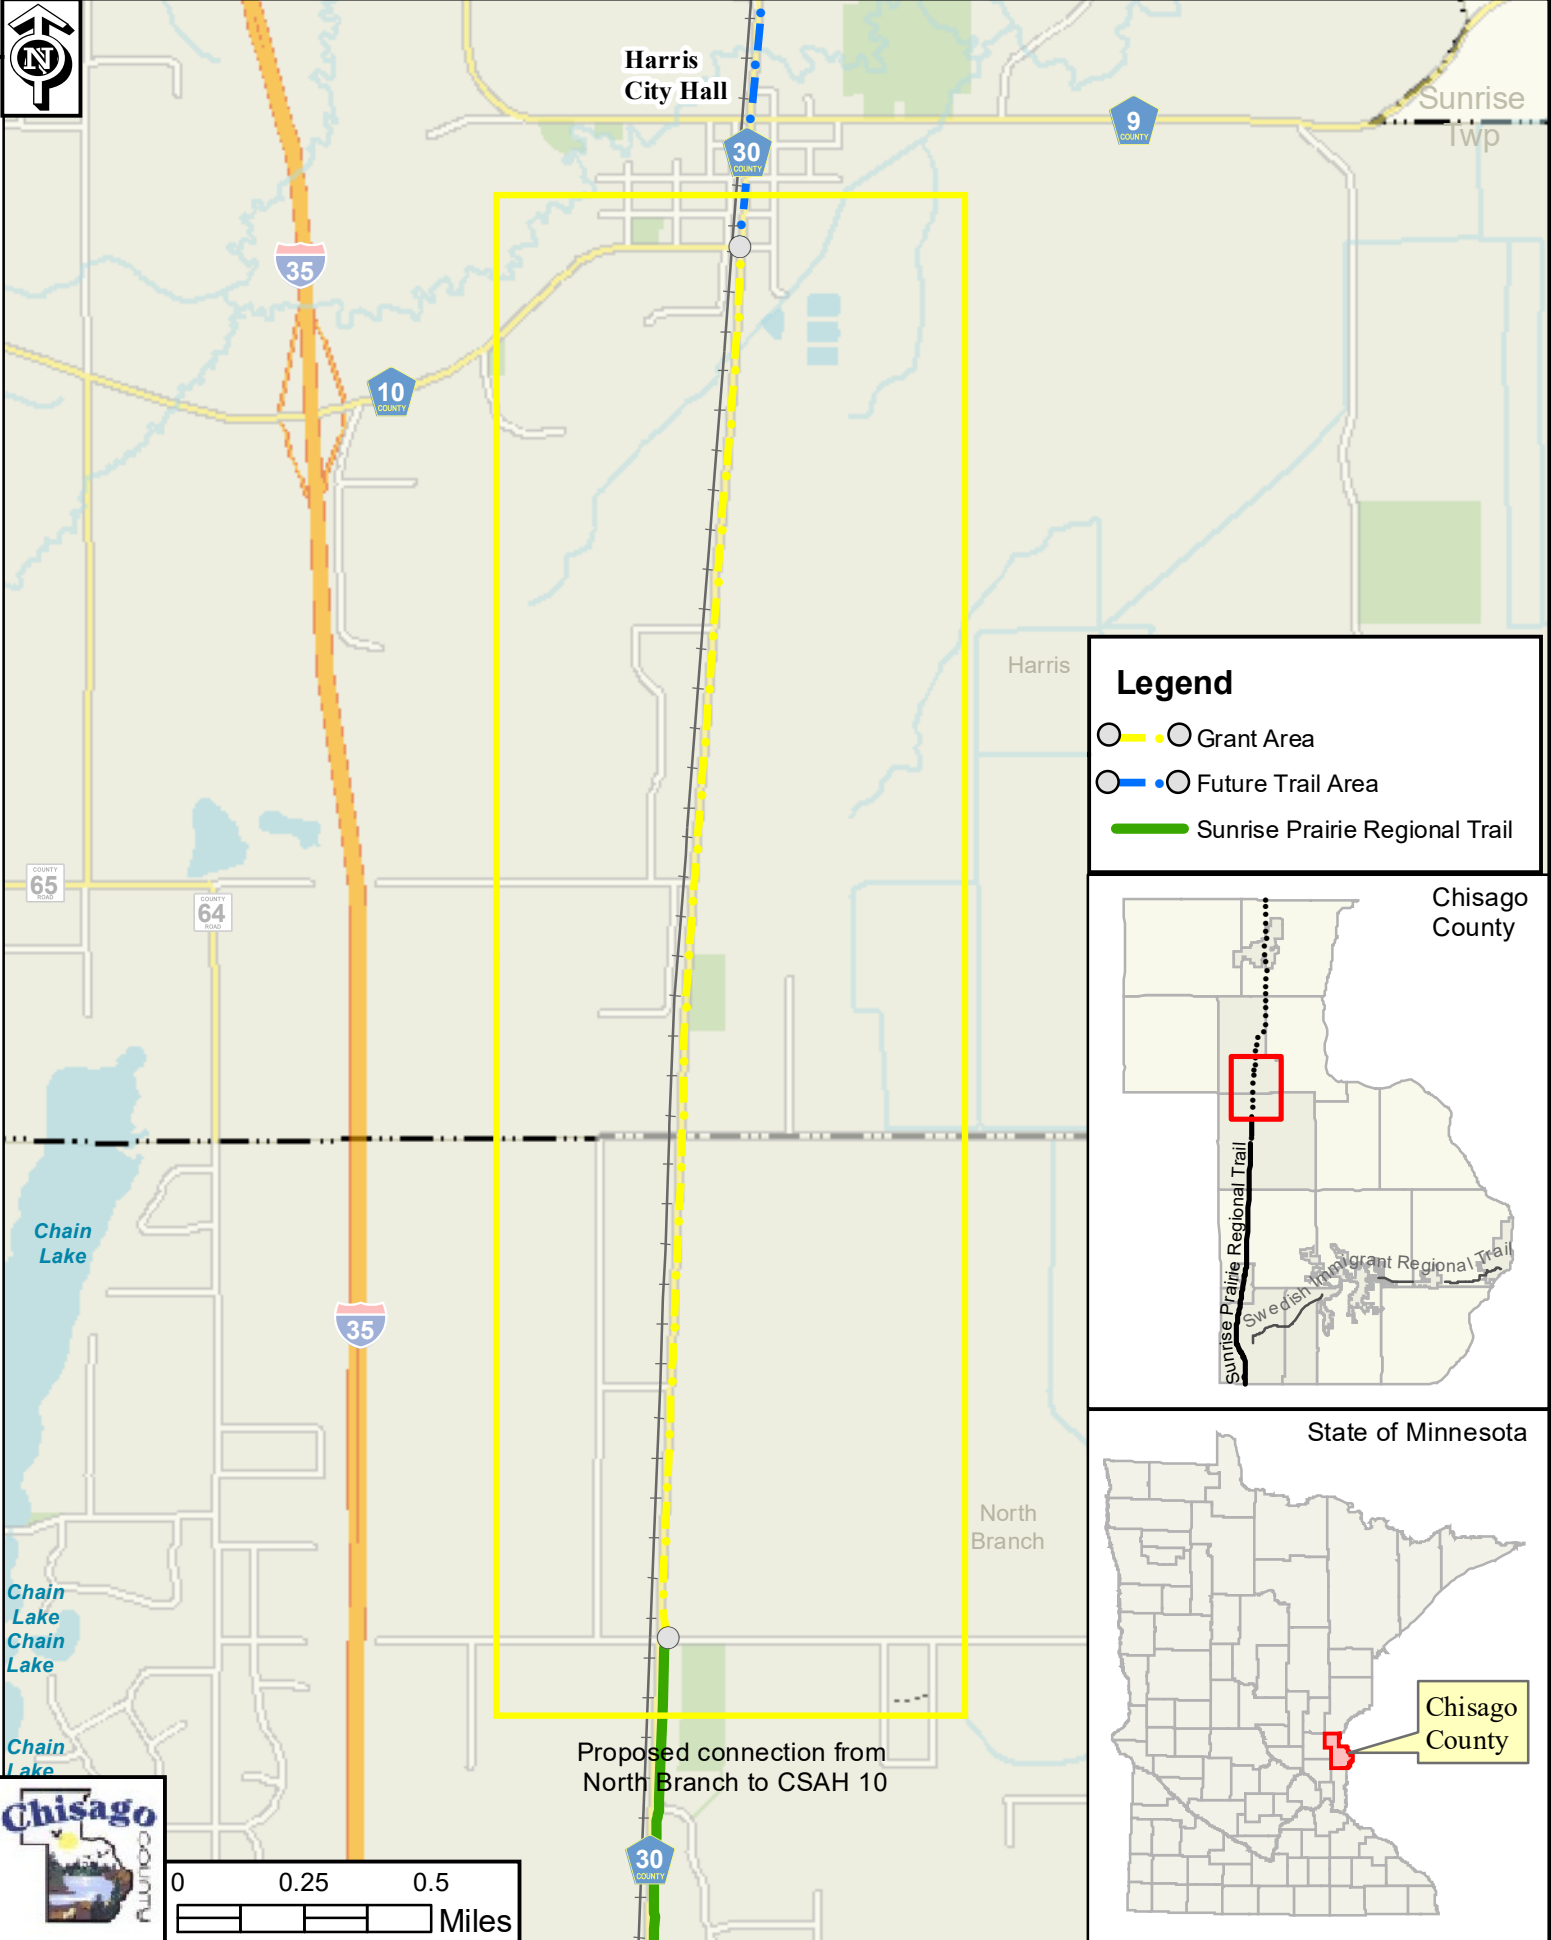

Sunrise Prairie Regional Trail Connections

Legend

-  Grant Area
-  Future Trail Area
-  Sunrise Prairie Regional Trail

Proposed connection from North Branch to CSAH 10