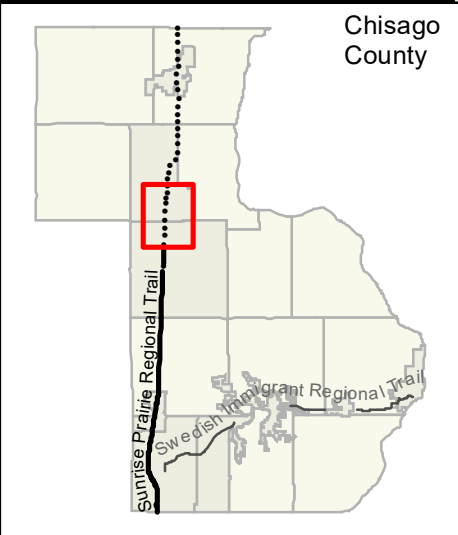

Sunrise Prairie Regional Trail Connections

Legend

-  Grant Area
-  Future Trail Area
-  Sunrise Prairie Regional Trail

Proposed connection from North Branch to CSAH 10