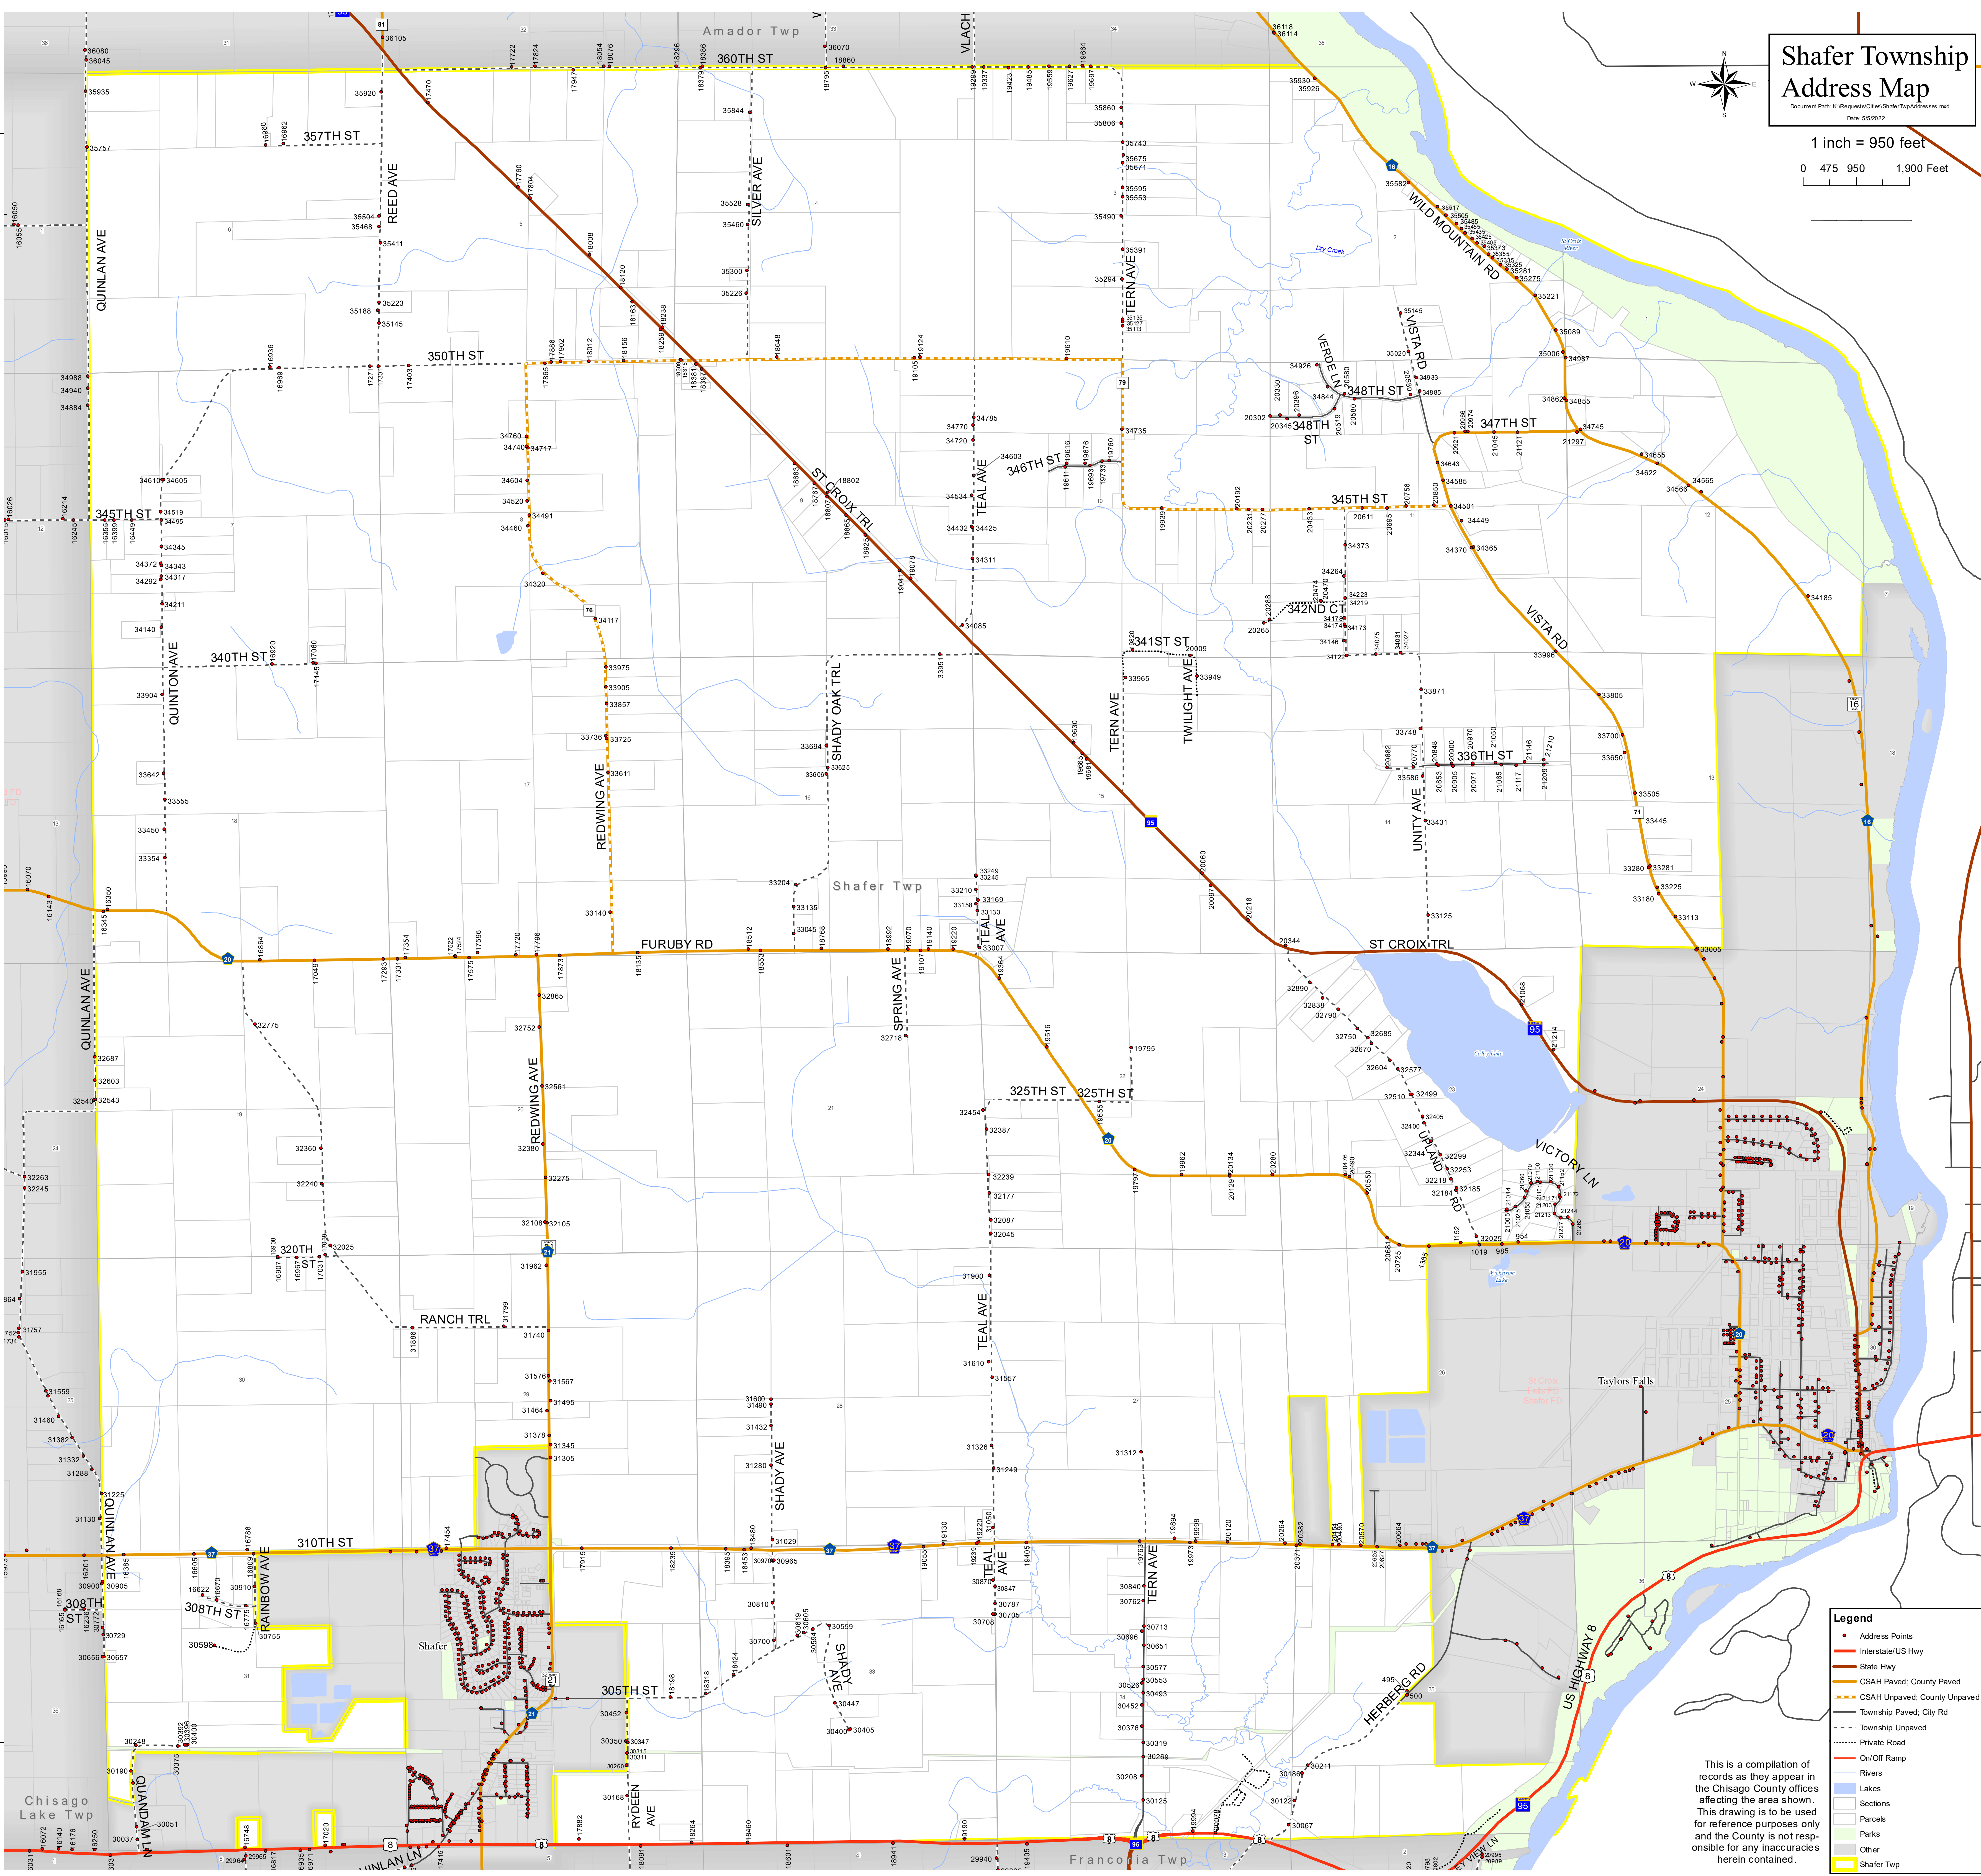

Shafer Township Address Map

1 inch = 950 feet
0 475 950 1,900 Feet

1. ### Legend
2. Address Points
   - Interstate/US Hwy
   - State Hwy
   - CSAH Paved; County Paved
   - CSAH Unpaved; County Unpaved
   - Township Paved; City Rd
   - Township Unpaved
   - Private Road
   - On/Off Ramp
   - Rivers
   - Lakes
   - Sections
   - Parcels
   - Parks
   - Other
   - Shafer Twp

Chisago Lake Twp

Franconia Twp