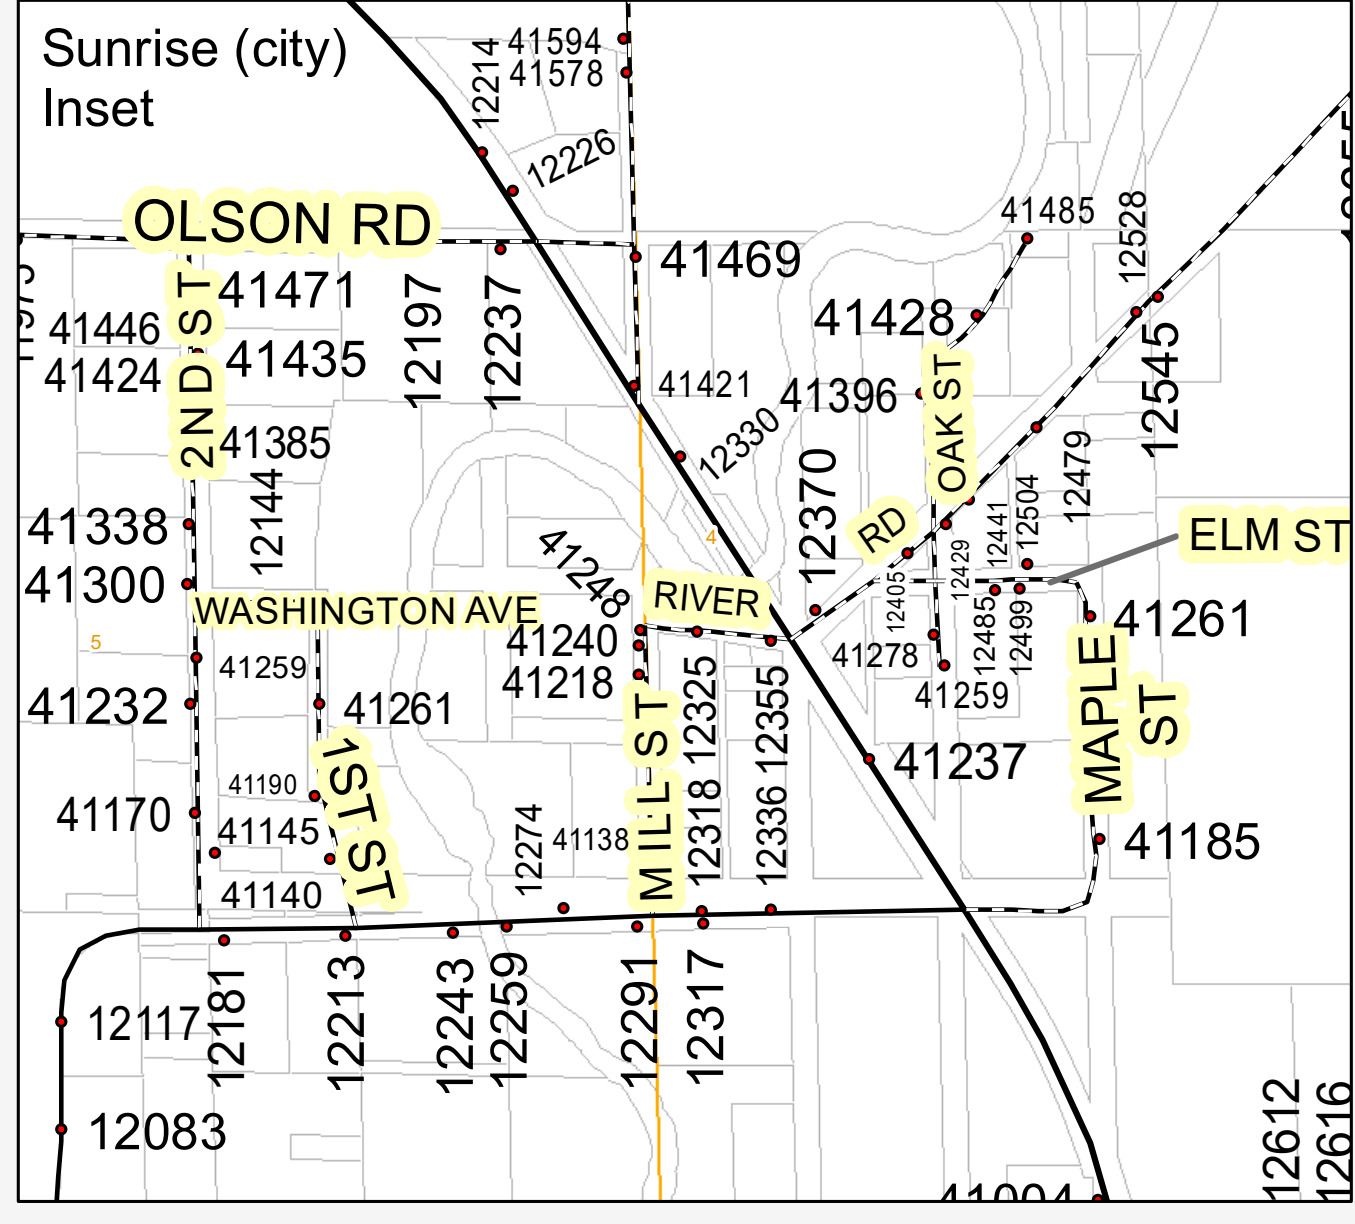

Sunrise Twp Address Map

Path: K:\Requests\Cities\SunriseAddmap.mxd

Date: 6/30/2022

- Addresses
- CSAH/County Road - Bituminous
- CSAH/County Road - Gravel
- Other
- Township Road - Paved
- Township Road - Unpaved
- Interstate/US Highway
- State Highway
- Private Road
- Sections
- Other
- Sunrise Twp

0 600 1,200 2,400 Feet 1 inch = 1,200 feet